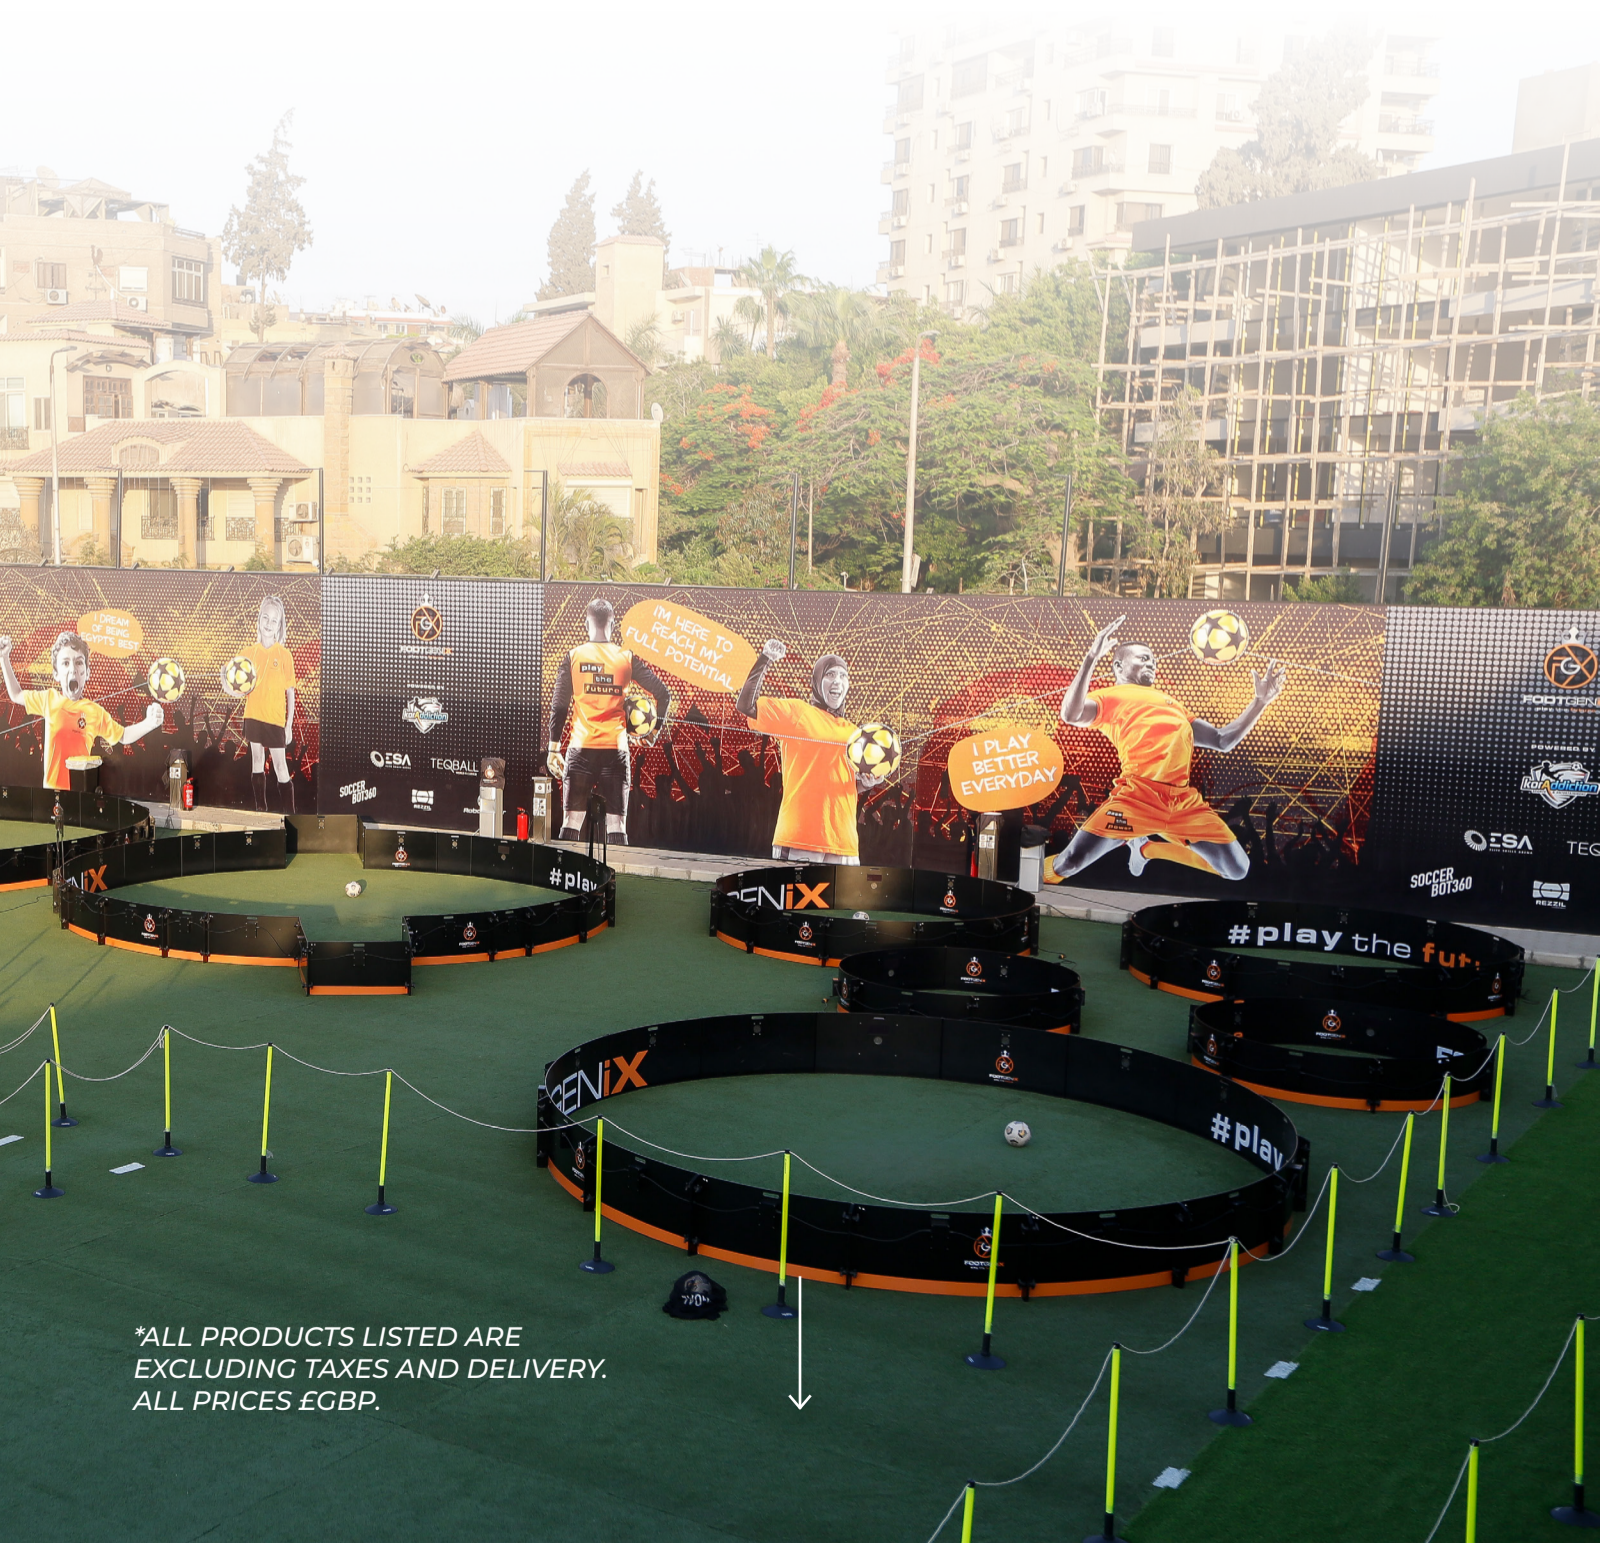

*ALL PRODUCTS LISTED ARE EXCLUDING TAXES AND DELIVERY. ALL PRICES £GBP.

WIRELESS RANGE

Master Module £3,500

Rebound Module £2,000

Pass-Through Module £2,500

Gate Module £2,500

Sprint Lane £6,500 (Fixed Sprint Lane +£3,500)