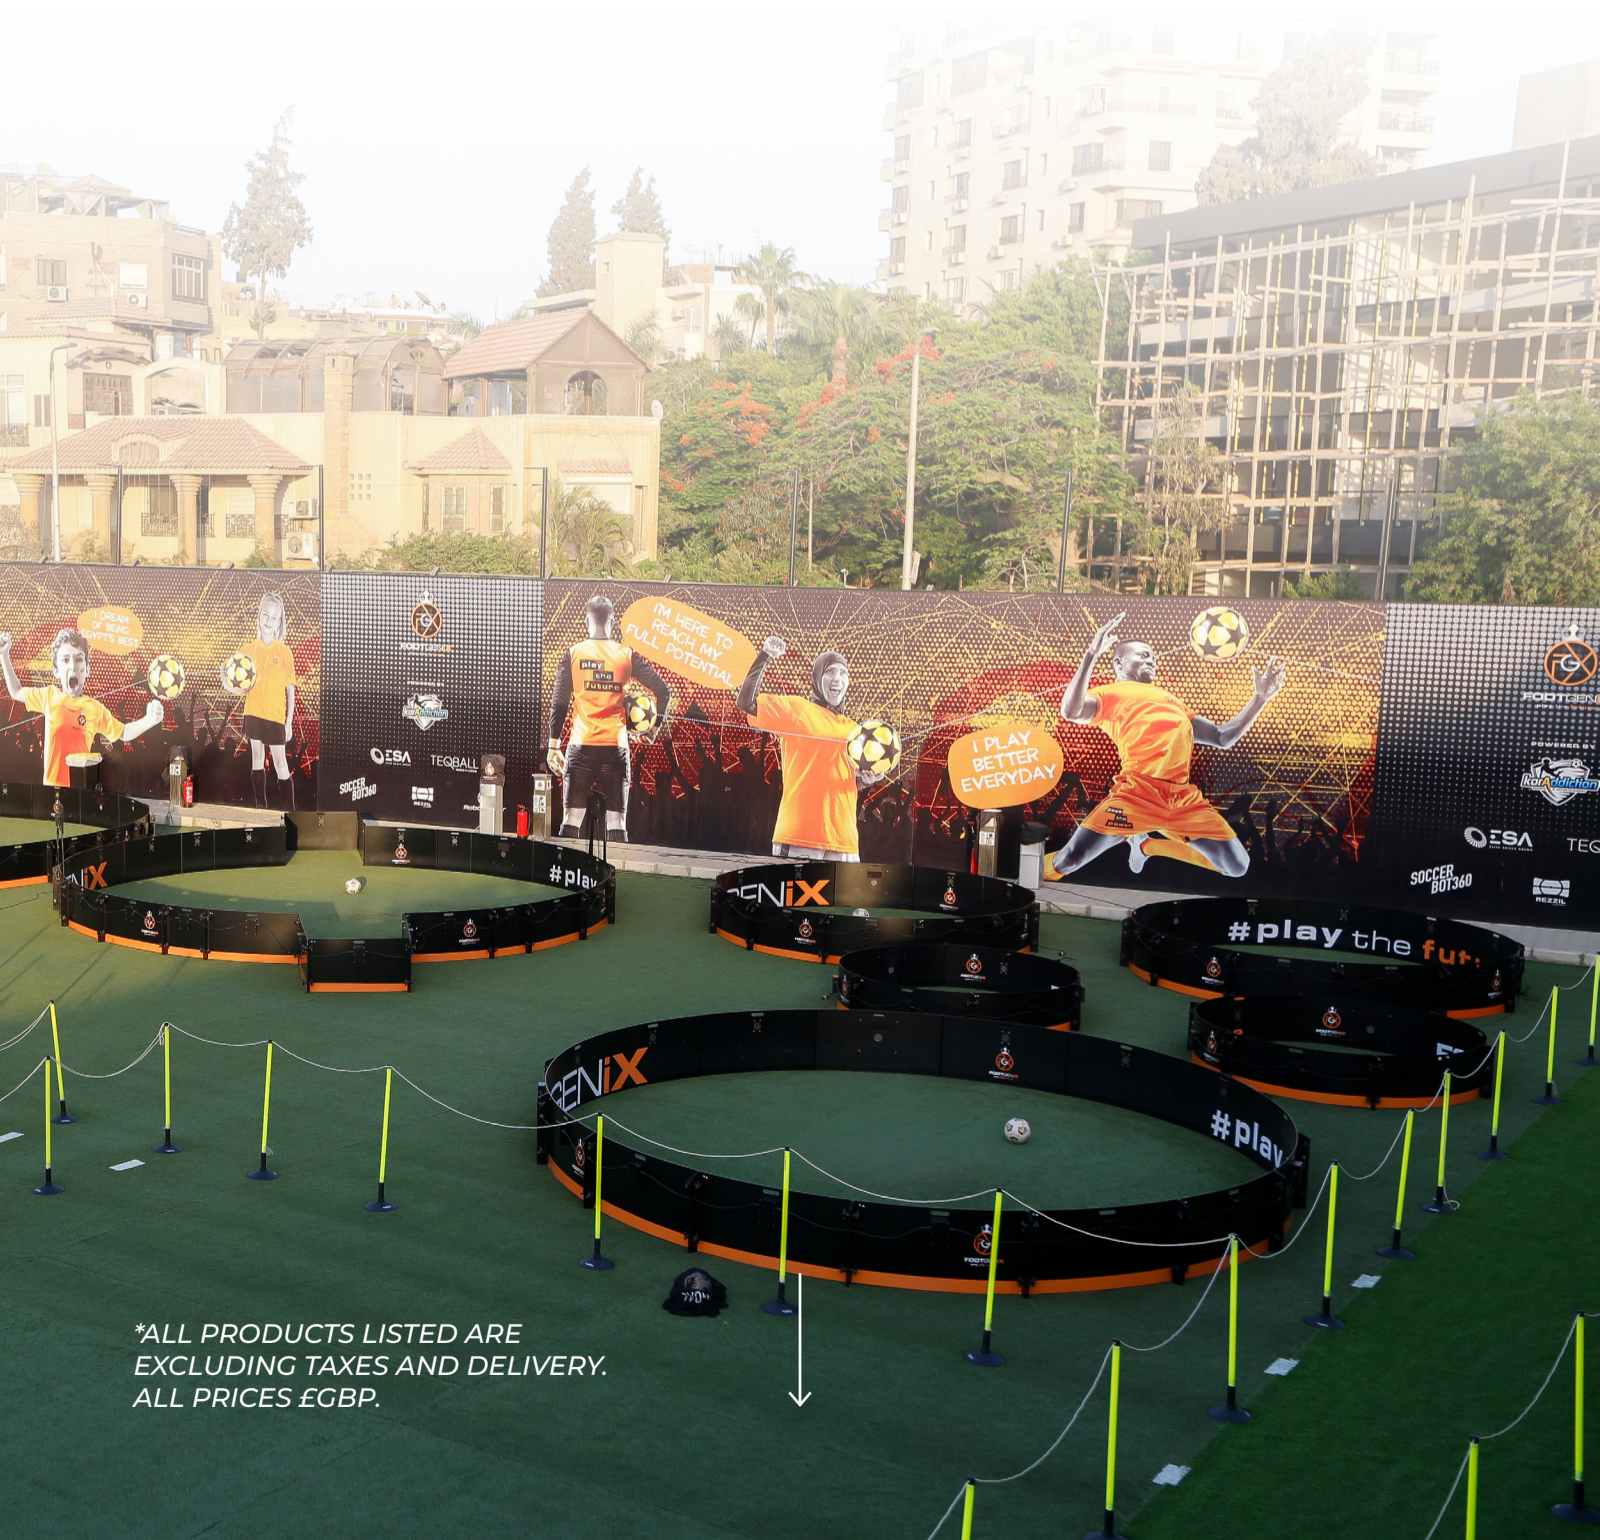

ICON RANGE

ICON Q	£8,500
ICON Fast Feet (2.5M)	£10,000
ICON 4M	£22,000 (V2 Panels +£4,000)
ICON 6M	£28,000 (V2 Panels +£4,000)
ICON 8M	£34,000 (V2 Panels +£4,000)
ICON Cube (12 Panel)	£22,000

*ALL PRODUCTS LISTED ARE EXCLUDING TAXES AND DELIVERY. ALL PRICES £GBP.