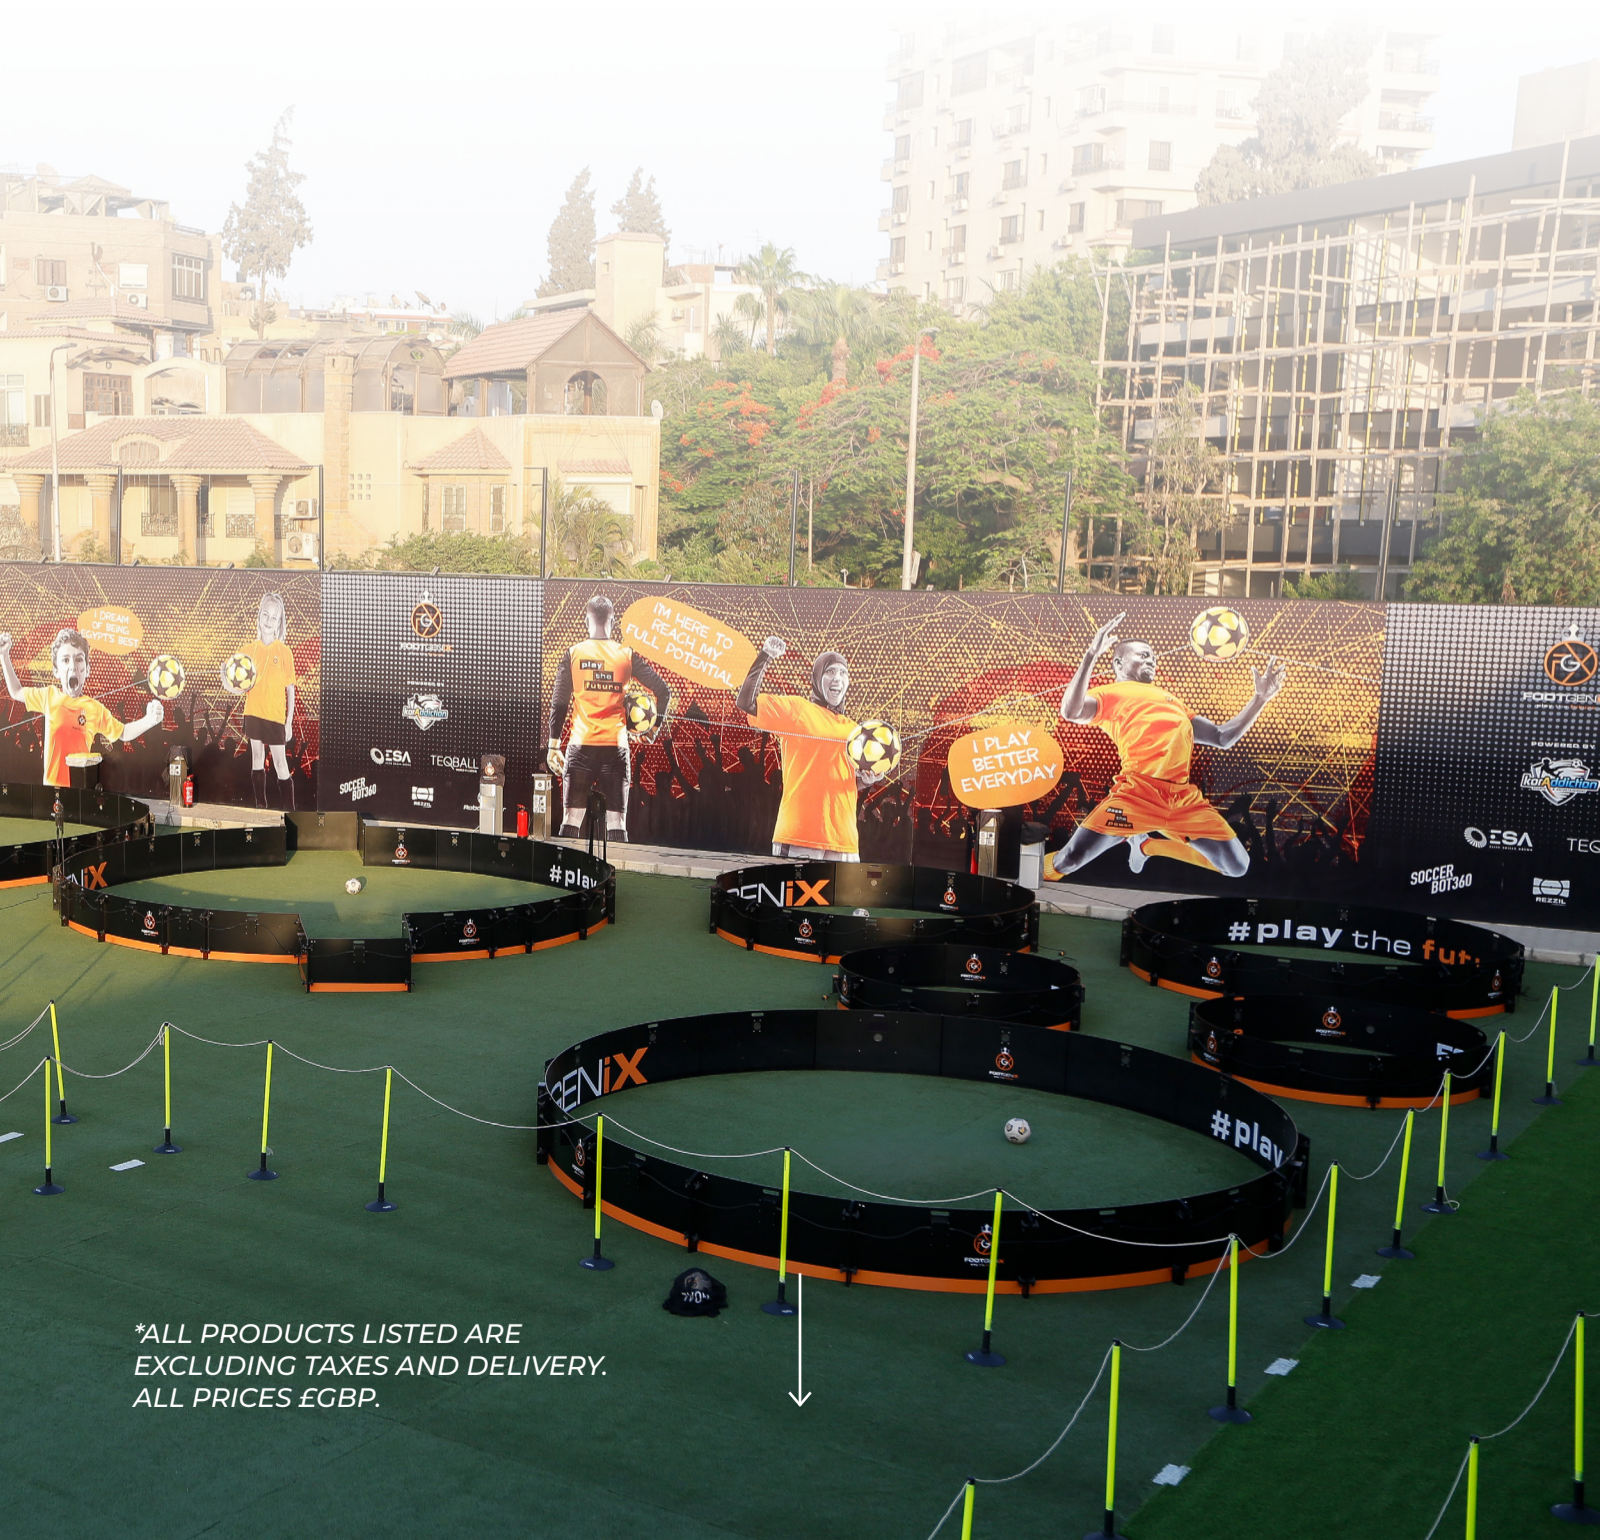

*ALL PRODUCTS LISTED ARE EXCLUDING TAXES AND DELIVERY. ALL PRICES £GBP.

WIRELESS RANGE

Rebound Module £2,000 (Master +£1,500)

Pass-Through Module £2,500

Gate Module £2,500

Sprint Lane £6,500 (Fixed Sprint Lane +£3,500)