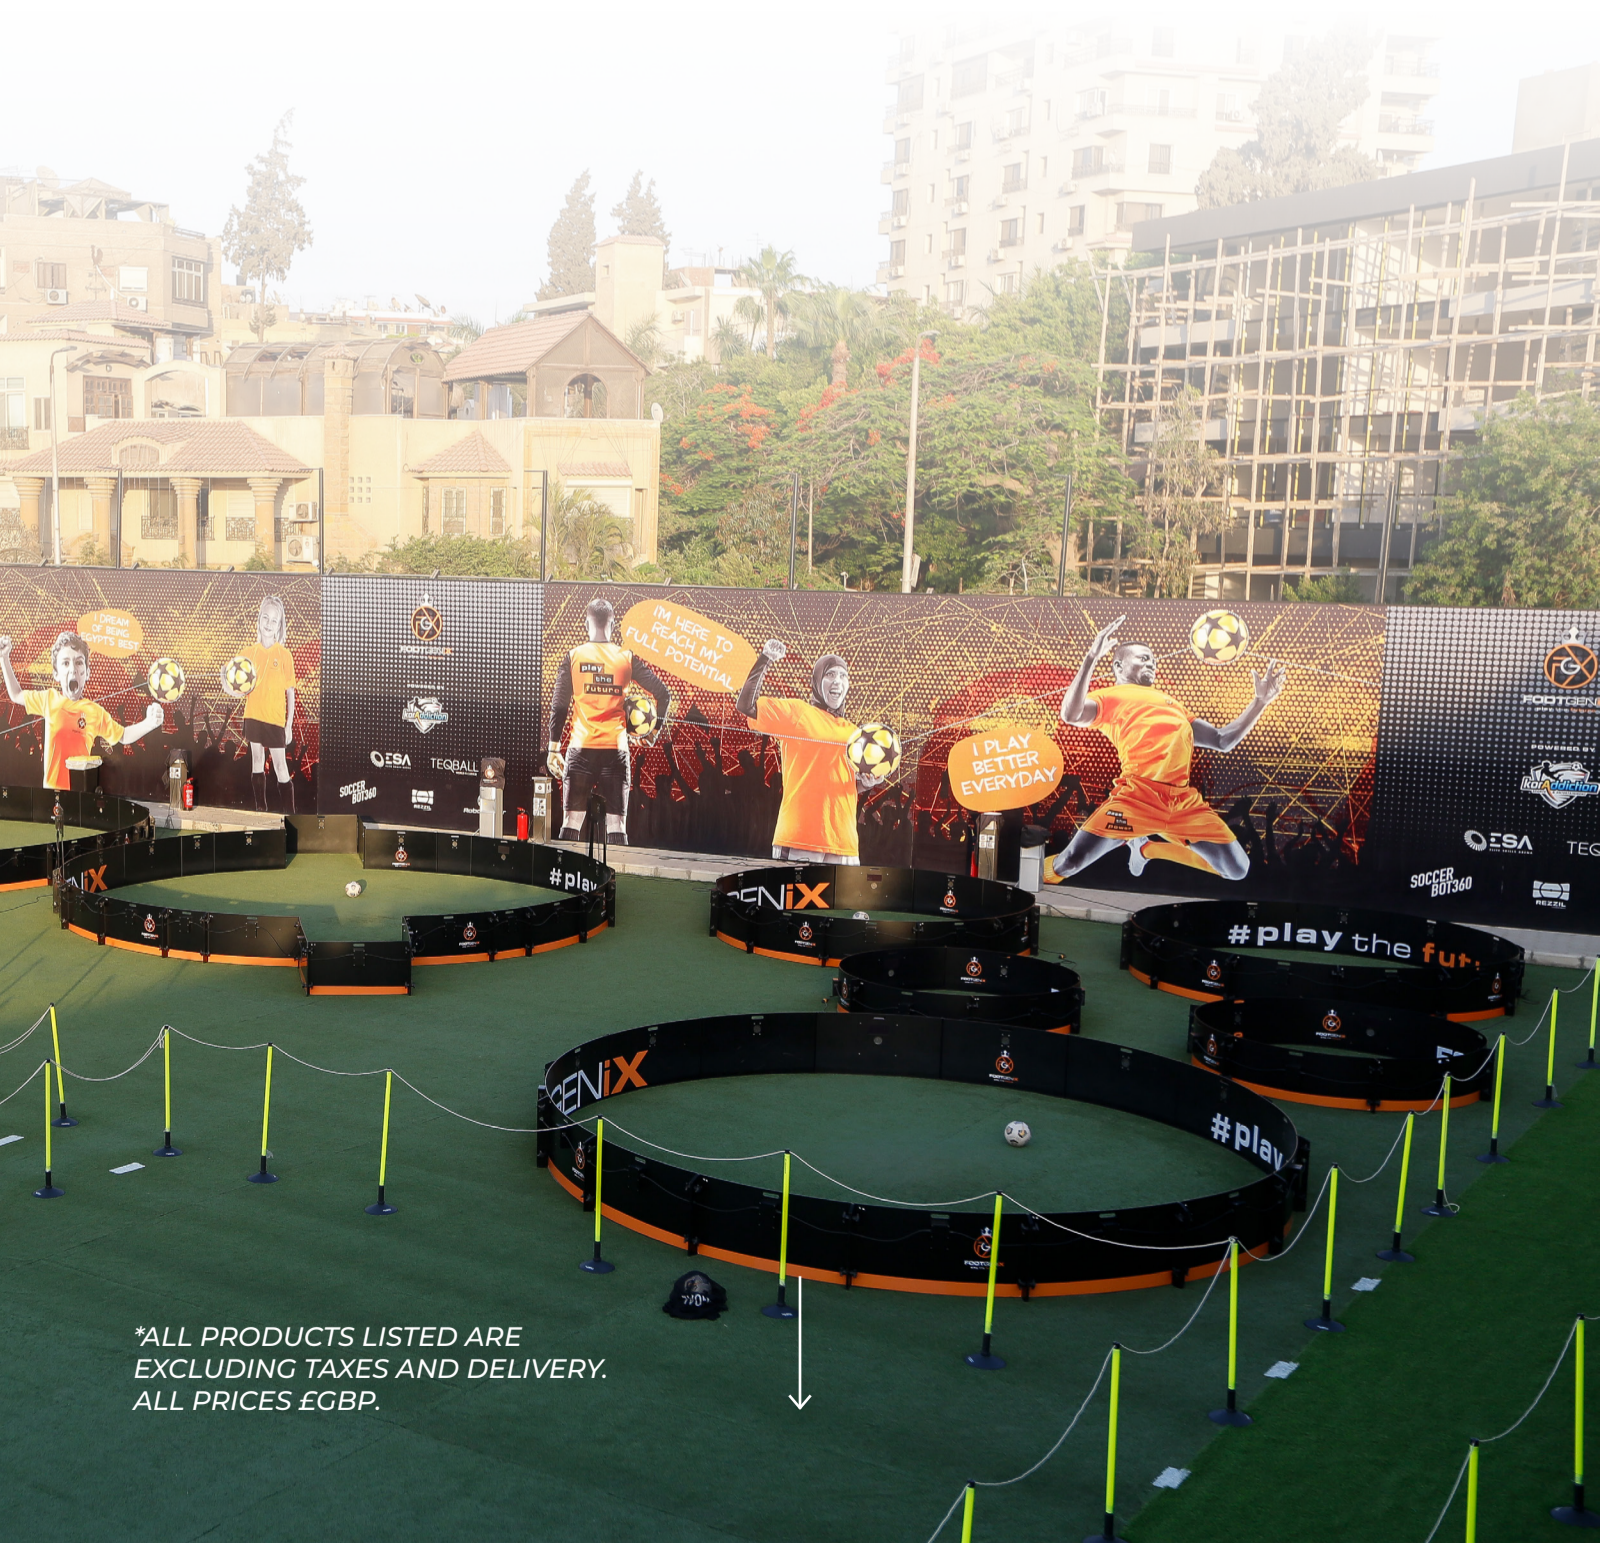

FACILITY PRICE LIST

2024/25.

ICON RANGE

ICON Q	£8,500
ICON Fast Feet (2.5M)	£10,000 (Perspex +£2,000)
ICON 4M	£22,000 (V2 Panels +£4,000)
ICON 6M	£28,000 (V2 Panels +£4,000)
ICON Cube (12 Panel)	£22,000

*ALL PRODUCTS LISTED ARE EXCLUDING TAXES AND DELIVERY. ALL PRICES £GBP.